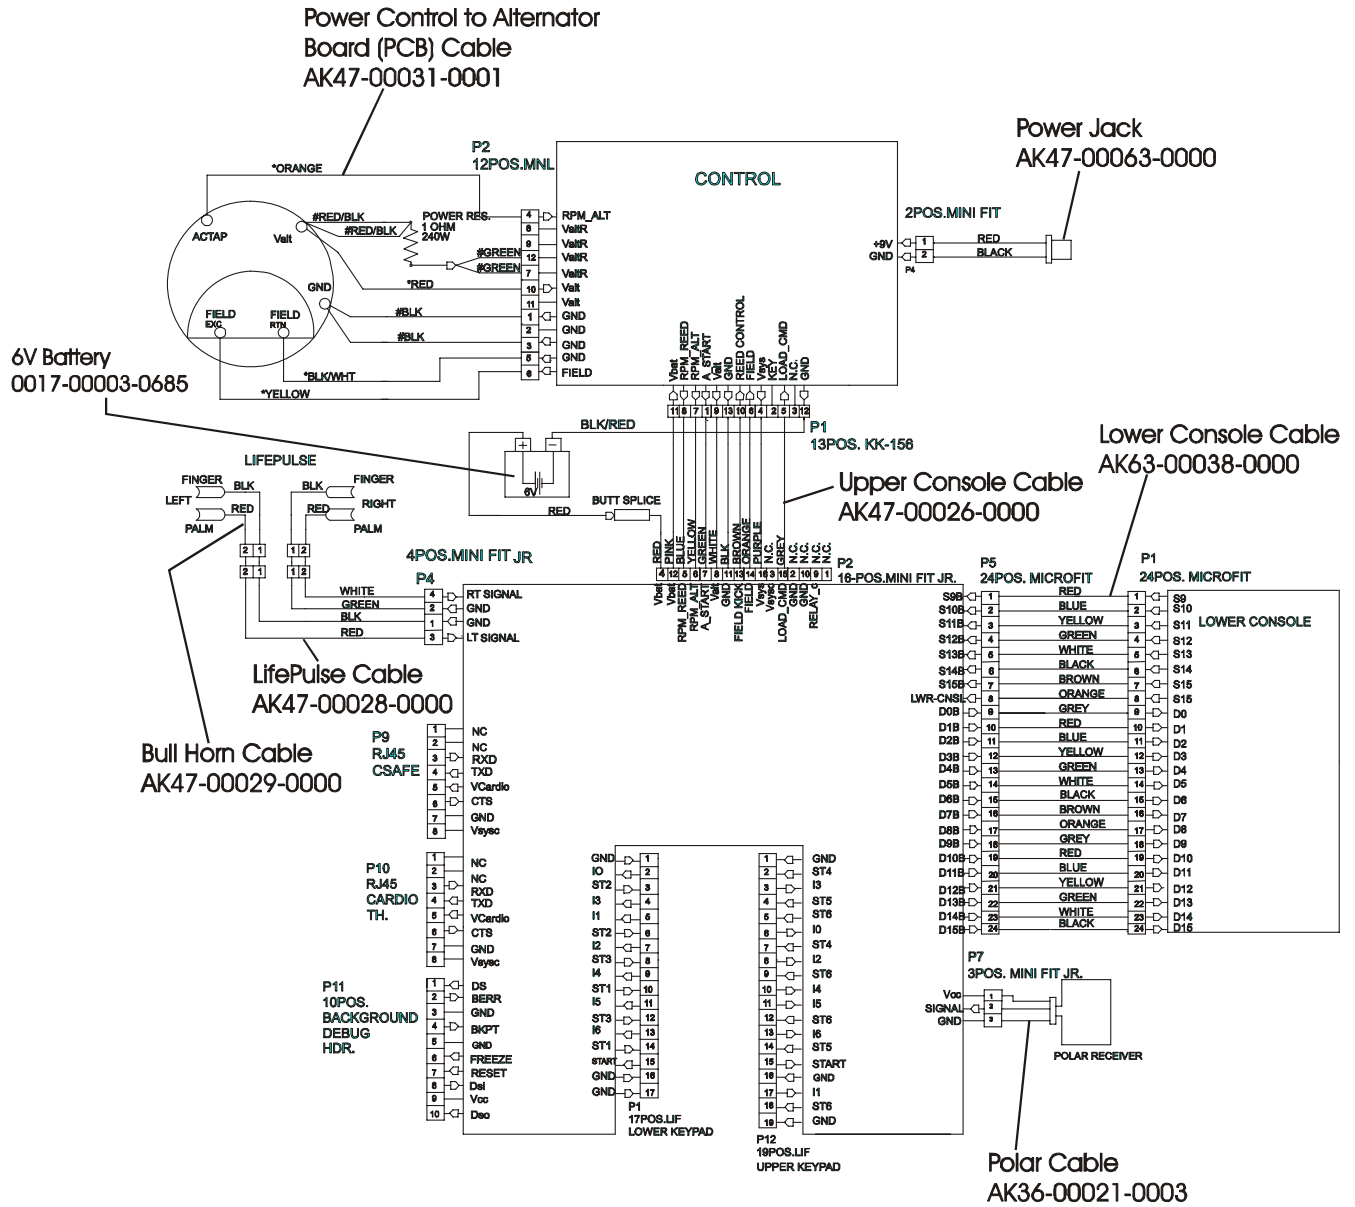

# LifeFitness

ARCTIC SILVER 95Si Stairclimber

Customer Support Services  
**PARTS MANUAL** rev 05 Apr 2011

	Page
Console Components.....	4
Frame Components .....	5
Shrouds and Pedal Tube.....	6
Pedal Assembly .....	7
Clutch/Shaft/Pulley Assembly .....	8
Left Clutch Assembly .....	9
Crossover Pulley Assembly.....	10
Alternator Assembly .....	11
Guide Rollers.....	12
Power Control Board and Resistors .....	13
Polar Receiver Assembly .....	14
Cables.....	15

Description	Part No.
Operation Manual	M051-00K47-A025
Hardware Bag	AK47-00106-0000
Touch-up Paint: Spray Can 0.5 oz. Bottle w/Applicator 0.33 oz. pen	0017-00008-0204 0017-00008-0205 0017-00008-0206
Service Manual	M051-00K47-A013

Language	Part No.	
	Console Assembly	Overlay/Bezel/Switch Assembly
Eng Met	AK47-00094-0001	AK47-00098-0001
Ger Met	AK47-00094-0003	AK47-00098-0003
Spn Met	AK47-00094-0004	AK47-00098-0004
Jap Met	AK47-00094-0006	AK47-00098-0006
Frn Met	AK47-00094-0007	AK47-00098-0007
Itl Met	AK47-00094-0008	AK47-00098-0008
Dut Met	AK47-00094-0009	AK47-00098-0009
Por Met	AK47-00094-0010	AK47-00098-0010

ARCTIC SILVER 95Si  
Shrouds and Pedal Tube

95S-0XXX-02  
S/N ACF10000 and up

Description	Part No.
Domestic 120/60 Battery Charge w/Cord	118E-00001-0165
Universal Battery Charger w/o Line Cord	118E-00001-0166
Line Cord 220V/60Hz	0017-00003-0704
Line Cord 100V/50Hz	
Line Cord 240+	0017-00003-0918
Line Cord 220V/50Hz	0017-00003-0691
Line Cord 200V/50Hz	
Line Cord 230V/50Hz	